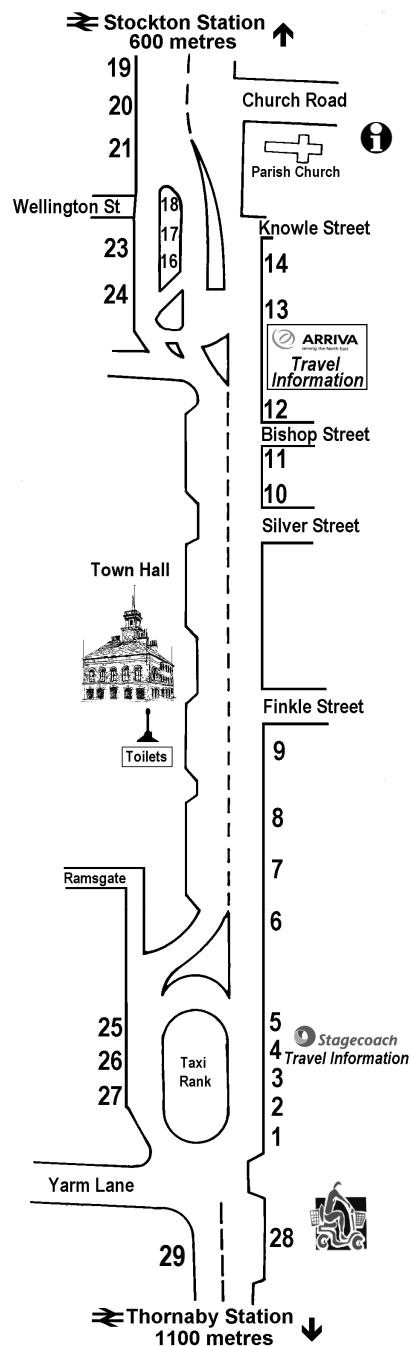

STOCKTON HIGH STREET BUS STOPS / STAND PLAN From Sunday 4 January 2009

19	15 16A 16B 516 <i>Ragworth Estate, Roseworth, North Tees Hospital</i>
20	58 558 565 <i>Hardwick Estate, University Hospital of North Tees</i>
21	13 13A 39 526 565 – Portrack Lane, <i>Middlesbrough, Acklam, Hemlington; Port Clarence</i>
23	35 36 37 38 536 537 – Norton, Norton Grange, <i>Norton Glebe Estate, Billingham, Hartlepool Marina</i>
24	52 551 555 556 – Albany Estate, Norton, <i>Billingham, Low Grange, Port Clarence</i>
18	21A 69 584 585 X1 X10 <i>Stillington, Sedgfield, Peterlee, Bishop Auckland, Durham, Sunderland, Gateshead & Newcastle</i>
17	6 Carlton, Redmarshall, Stillington, Bishopton 20 520 Teesdale, Tees Barrage, Middlesbrough
16	59 505 – Elm Tree, Fairfield, Elton Park, <i>Bishopsgarth, Tithebarn, North Tees Hospital</i>
25	35 36 37 38 52 536 537 551 <i>Norton, Norton Grange, Billingham, Wolviston Court, Low Grange, Hartlepool, Hartlepool Marina</i>
26	15 16A 16B 21A 516 <i>Ragworth, Roseworth, North Tees Hospital, Sedgfield, Wheatley Hill, Peterlee, Sunderland</i>
27	13 13A 20 39 58 59 505 520 526 <i>Portrack Lane, Middlesbrough, Hardwick, Elm Tree, Fairfield, Elton Park, North Tees Hospital</i>
Key	★ - Certain journeys only  Stockton Shopmobility & Dial a Ride is located at 3 - 5 Bridge Road  - Tourist information Centre is now contained within Stockton Library on Church Road